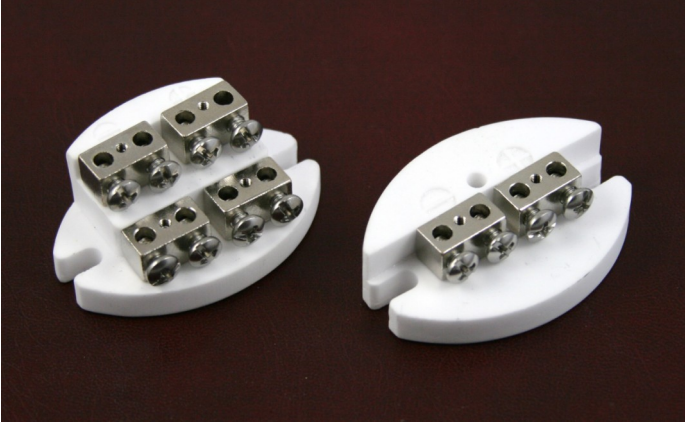

Terminal Blocks: Standard Elliptical for heavy duty wire

EL SERIES: STANDARD ELLIPTICAL

Part No.	Description
EL-2P-C	2 Pole w/ center hole
EL-4P-C	4 Pole w/ center hole

- Material: Al₂O₃ 95%. Stronger than ceramic: resistant to cracking and flaking.
- Suits most popular heads from other manufacturers.
- Suitable for #22 - #8 AWG

To suit Connection Heads: CMS, CSS & CCI