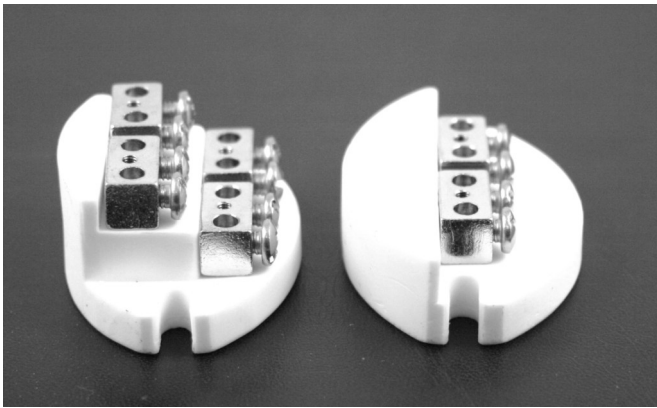

Terminal Blocks: Standard Elliptical for heavy duty wire

EL SERIES: STANDARD ELLIPTICAL

Part No.	Description
EL-2P-C	2 Pole w/ center hole
EL-4P-C	4 Pole w/ center hole

- Material: Al₂O₃ 95%. Stronger than ceramic: resistant to cracking and flaking.
- Suits most popular heads from other manufacturers.
- Suitable for #22 - #8 AWG

To suit Connection Heads: CMS, CSS & CCI