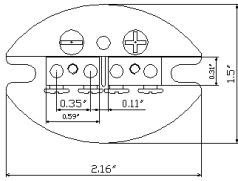

Terminal Blocks: Standard Elliptical for heavy duty wire

EL SERIES: STANDARD ELLIPTICAL

Part No.	Description
EL-2P-C	2 Pole w/ center hole
EL-4P-C	4 Pole w/ center hole

- Material: Al₂O₃ 95%. Stronger than ceramic: resistant to cracking and flaking.
- Suits most popular heads from other manufacturers.
- Suitable for #22 - #8 AWG

To suit Connection Heads: CMS, CSS & CCI