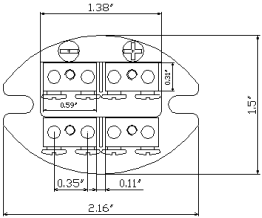

Terminal Blocks: Standard Elliptical for heavy duty wire

EL SERIES: STANDARD ELLIPTICAL

Part No.	Description
EL-2P-C	2 Pole w/ center hole
EL-4P-C	4 Pole w/ center hole

- Material: Al₂O₃ 95%. Stronger than ceramic: resistant to cracking and flaking.
- Suits most popular heads from other manufacturers.
- Suitable for #22 - #8 AWG

To suit Connection Heads: CMS, CSS & CCI